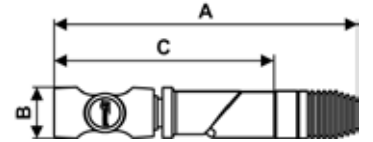

## PREVOS1 SAFETY QUICK COUPLINGS - ASI 06

Thread swivel coupler

Profile : ARO 210

<b>Min / Max operating pressure</b>	<b>Flow rate at 6 bar</b>	<b>ID passage</b>	<b>Min. / Max temperature</b>
2 / 12 bar	800 l/min	6 mm	-15 / 70 °C

Part number	Female thread	Dim. A (mm)	Dim. B (mm)	Dim. C (mm)
ASI 061101SW	G1/4	172	30	125.3
ASI 061102SW	G3/8	172	30	125.3